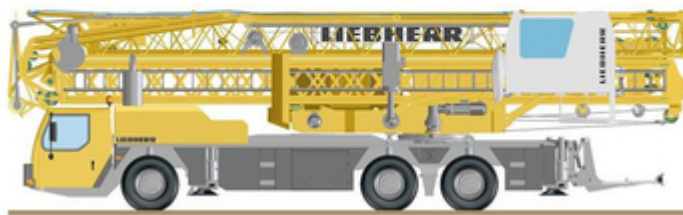


Liebherr MK 63

Details

Condition: used **Year / Registration:** 2008 YYYY **Load Capacity:** 8 t **Equipment / Boom:** 36 **Manufacturer:** Sonstige

Carrier

Final Drive: 6 x 6 **Tyres:** 14.00 R25

Superstructure

Engine Model: Liebherr D836A7, 240 kW (326 PS) **Operating Hours:** 7882 Std **UVV approval:** Ja **Winches pcs.:** 0 **Counterweight:** 0 t

Crawler carrier

Track Pads Dimensions: 0 cm

Attachment

Main Boom: 36 mtr **Jib boom:** 0 mtr **Counterweight:** 0 Tonnen **Hook blocks / sheaves:** 0 **Clamshell Equipment:** 0 cbm

Produkt Bild

LIEBHERR MK 63 FOR SALE | SAMPLE PICTURE
For more pictures and details please contact us!

Beschreibung

automatic leveling of the crane, electronic tilt indicators to monitor the leveling in the control panels, rear shunting coupling in the front and back, 3 storage boxes for tools, tool set, safety glass, tinted panes, engine independent additional heater in driver's cabin, incl. timer, radio with CD player in both cabins, height-adjustable crane cabin, extinguisher, reversing lights, acoustic reversing alarm, reversing camera system with color monitor, warning beacons, external power connection for crane supply, anemometer, Telma eddy current brake, supporting force display, work range limitation, aircraft warning light - switchable between LED continuous light/ LED flash, trolley camera, radio remote control, max. hook height 25,0m (horizontal boom)